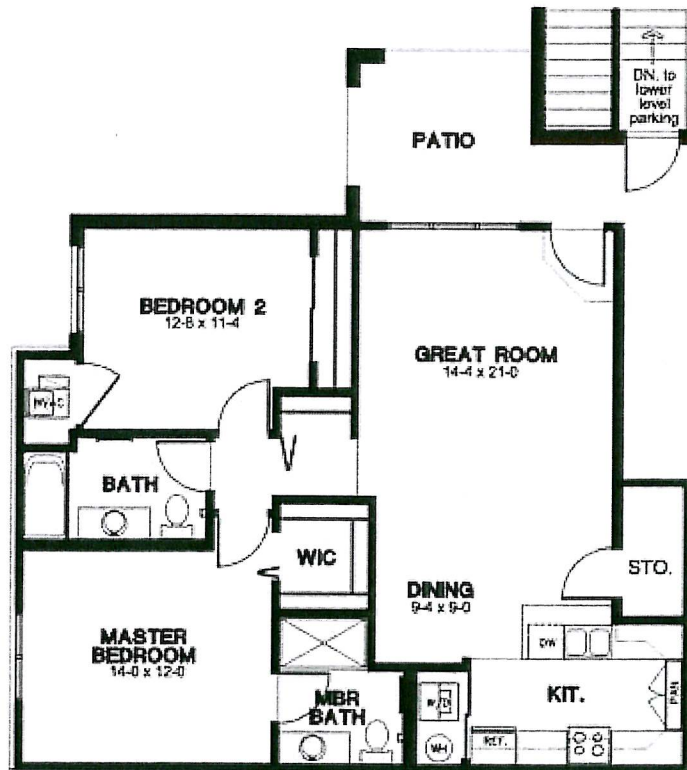

FOREST GREEN

Realty

Unit A
Lower End
1080 Square Feet 2 BRS/ 2 Bths

FIRST FLOOR KEY