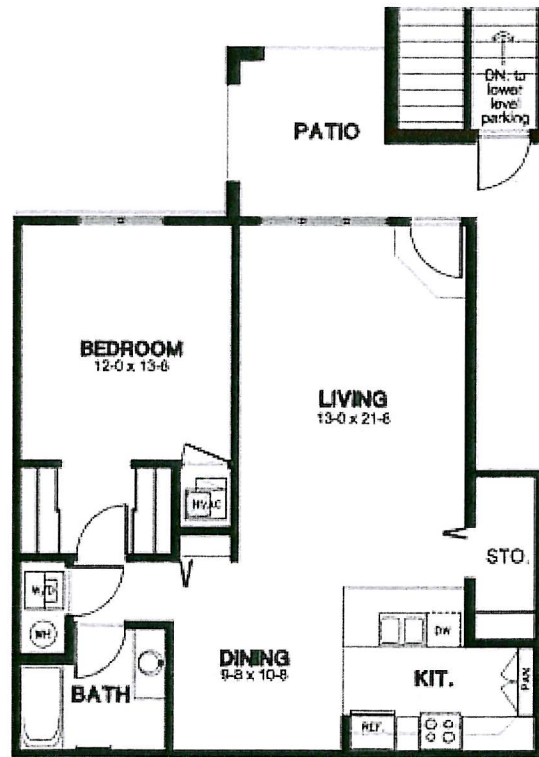

# FOREST GREEN

*Realty*

Unit C

Lower

870 Square Feet 1 BR / 1 BTH

FIRST FLOOR KEY