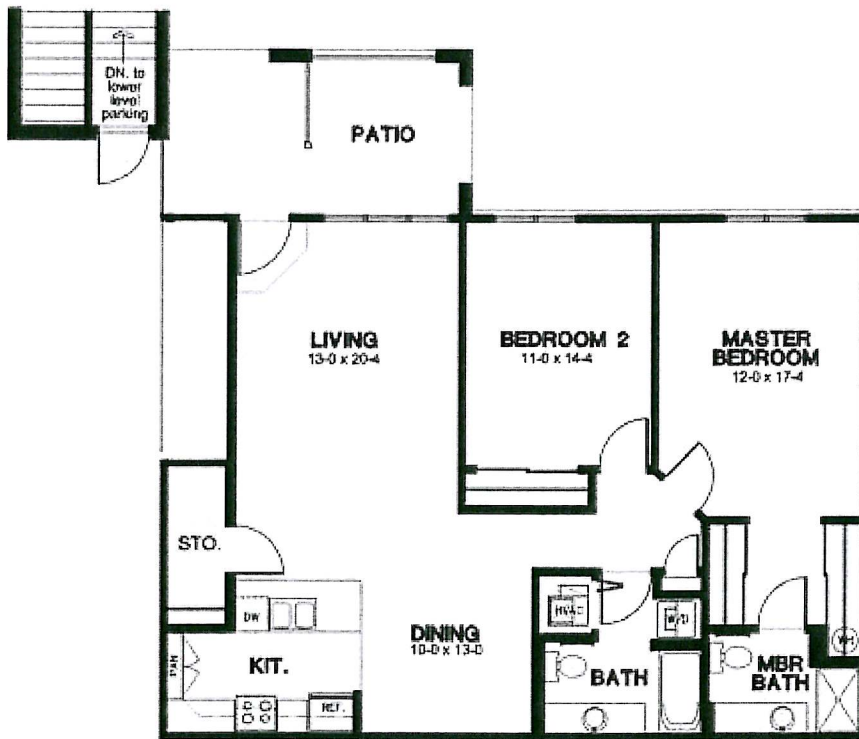

# FOREST GREEN

*Realty*

Unit B

Lower

1217 Square Feet 2 BRS / 2 BTHS

FIRST FLOOR KEY