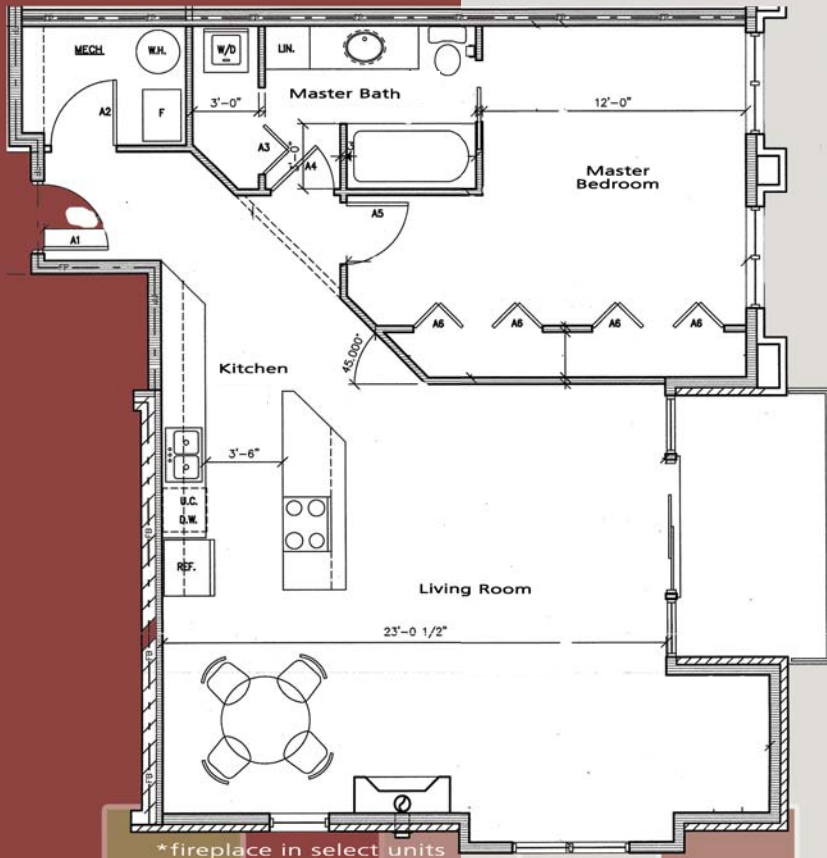

# ••• Six Points East

\*fireplace in select units

Floor plan A marked by grey boxes on floor level layouts

## Unit Floor Plan A

- 1168 Square Feet
- 1 Bedroom
- 1.5 Baths

OPEN: Sun-Wed 11-3 or By Appointment  
 MODEL: 6330 W. Greenfield Ave.  
 414-406-1924

A division of Ener-Con Companies, Inc.  
[www.forestgreenrealty.com](http://www.forestgreenrealty.com)