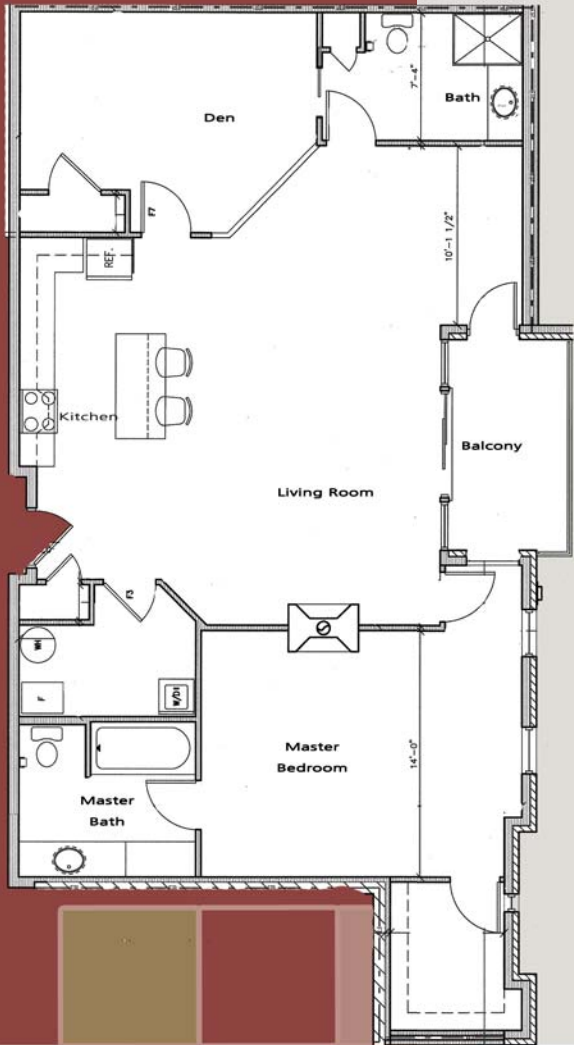

BRAND NEW CONDOS

Six Points East

Floor plan F marked by grey boxes on floor level layouts

Unit Floor Plan F

- 1502 sq ft Square Feet
- 1 Bedroom
- 1 Den
- 2 Baths

OPEN: Sun-Wed 11-3 or By Appointment
 MODEL: 6330 W. Greenfield Ave.
 414-406-1924