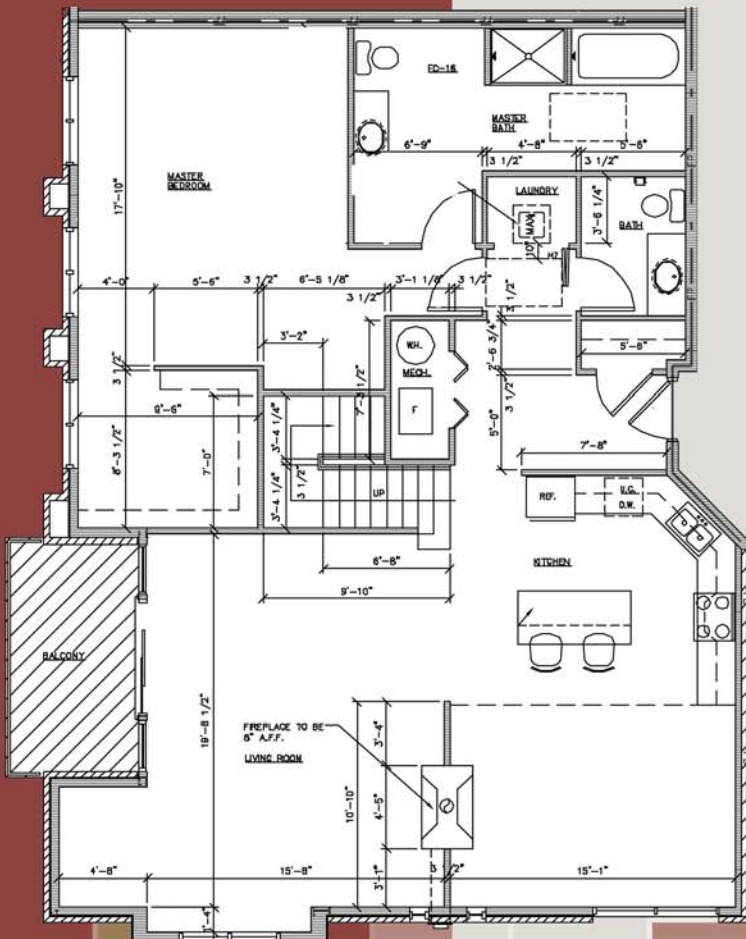

# Six Points East

\*fireplace in select units

Unit 414 Mirror Plan for unit 402

MODEL: 6330 W. Greenfield Ave.  
414-406-1924

A division of Ener-Con Companies, Inc.  
www.forestgreenrealty.com