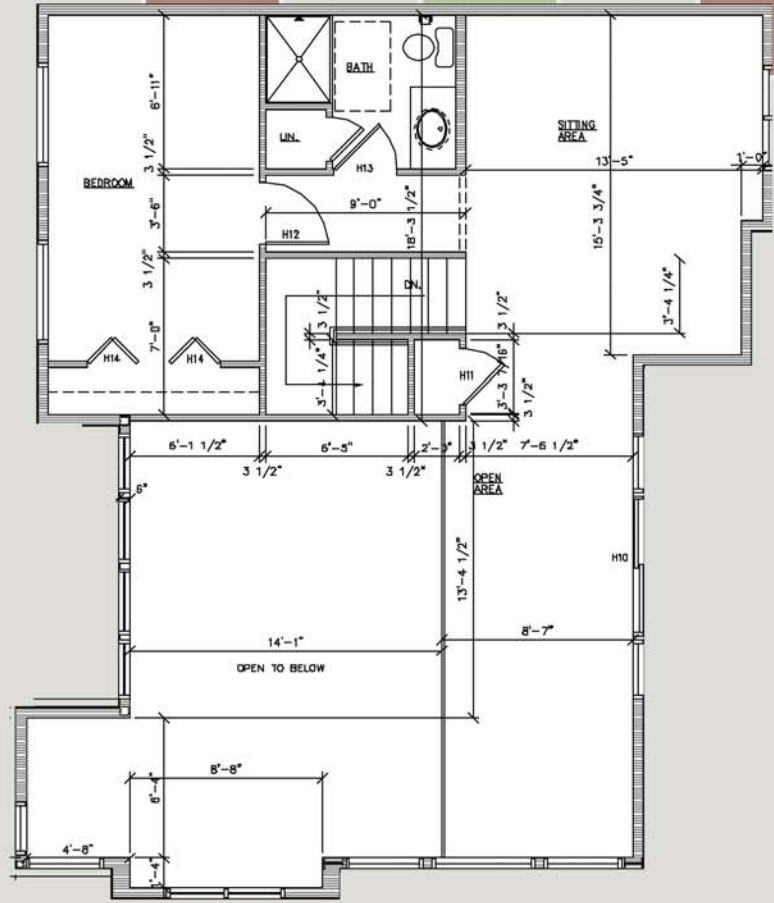

# Six Points East

\*fireplace in select units

Unit 414 Mirror Plan for unit 402

MODEL: 6330 W. Greenfield Ave.  
414-406-1924

A division of Ener-Con Companies, Inc.  
www.forestgreenrealty.com